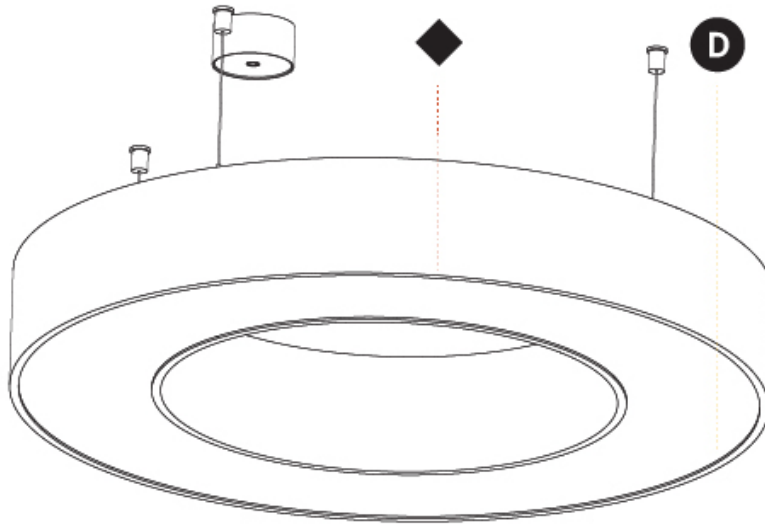

GLORIOUS SUSPENSION

A30297-

PROJECT	_____
TYPE	_____
SPECIFIER	_____
QUANTITY	_____
DATE	_____