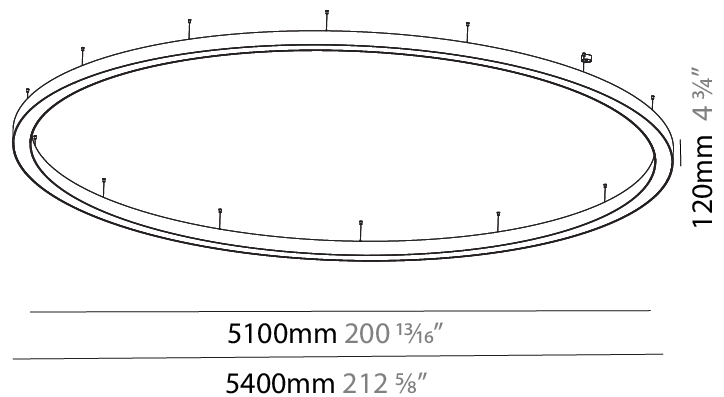

GENERAL

Series: Glorious
Subseries: Glorious
Brand: Prolicht
Division: Architectural
Mounting Type: Suspension
Mounting Location: Ceiling
Subcategory: Ambient

PHYSICAL

Shape: Round
Diameter (mm): 5400
Diameter (in): 212 ⁵/₈
Height (mm): 120
Height (in): 4 ³/₄
Max. Overall Height (mm): 2120
Max. Overall Height (in): 83 ⁷/₁₆
Light Distribution: Direct / Indirect
Weight (kg): 71.452
Weight (lbs): 157.19
Diffuser: PMMA - Opal or Micro-Prism
Fixture Finish: [SSR / BKV / CWI / CRY / HAB / UFT / ITA / RUA / FTG / MYG / LOD / PUS / FRO / FUP / KIA / POP / BLS / SPG / MEY / GOH / GUM / CHC / COM / ABZ / JAG / OBR / MOS / ROR](#)
Fixture Material: Aluminum

ELECTRICAL

Lamp Type: LED (Zhaga Standard)
Input Wattage (W): 405
Total Output Wattage (W): 324 / 259.2 (3500K)
Dimming: [Non-Dimming / Phase Dimming (120Vac only) / 0-10V Dimming](#)
Driver Included: Yes
Driver Location: Integrated
Driver Type: Constant Current - 120 / 277Vac
Driver Class: Class 2
Input Voltage (V): 120 - 277
Constant Current (MA): 350 / 800/500 (3500K)

LED

[Color Temperature (°K): 3000 / 3500 / 4000](#)
Max. Delivered Lumen (lm): 25840 / 26754 / 27300 Direct / 19620 / 2031 / 20720 Indirect
CRI: >80 CRI
Efficiency (%): 70
Lamp Life (hrs): 50000

OPTICAL

RATINGS AND CERTIFICATIONS

Certified By: Certified for North American Standards
IP rating: IP20

PROJECT
TYPE
SPECIFIER
QUANTITY
DATE