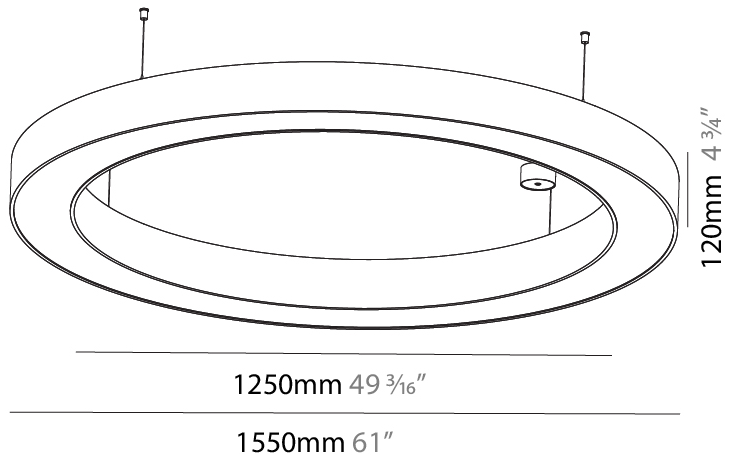

GENERAL

Series: Glorious
Subseries: Glorious
Brand: Prolicht
Division: Architectural
Mounting Type: Suspension
Mounting Location: Ceiling
Subcategory: Ambient

PHYSICAL

Shape: Round
Diameter (mm): 1550
Diameter (in): 61
Height (mm): 120
Height (in): 4 3/4
Max. Overall Height (mm): 2120
Max. Overall Height (in): 83 7/16
Light Distribution: Direct / Indirect
Weight (kg): 16.737
Weight (lbs): 36.90
Diffuser: PMMA - Opal or Micro-Prism
Fixture Finish: SSR / BKV / CWI / CRY / HAB / UFT / ITA / RUA / FTG / MYG / LOD / PUS / FRO / FUP / KIA / POP / BLS / SPG / MEY / GOH / GUM / CHC / COM / ABZ / JAG / OBR / MOS / ROR
Fixture Material: Aluminum

ELECTRICAL

Lamp Type: LED (Zhaga Standard)
Input Wattage (W): 110
Total Output Wattage (W): 88 / 70.4 (3500K)
Dimming: Non-Dimming / Phase Dimming (120Vac only) / 0-10V Dimming
Driver Included: Yes
Driver Location: Integrated
Driver Type: Constant Current - 120 / 277Vac
Driver Class: Class 2
Input Voltage (V): 120 - 277
Constant Current (MA): 350 / 700/800 (3500K)

LED

Color Temperature (°K): 3000 / 3500 / 4000
Max. Delivered Lumen (lm): 6920 / 7164 / 7310 Direct / 4530 / 4938 / 4790 Indirect
CRI: >80 CRI
Efficiency (%): 68
Lamp Life (hrs): 50000

OPTICAL

RATINGS AND CERTIFICATIONS

Certified By: Certified for North American Standards
IP rating: IP20